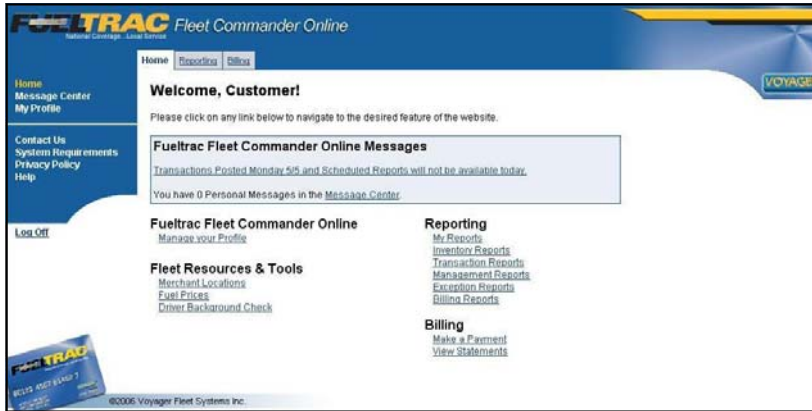

Home Page

Transaction Detail Report Page

Card Detail Page

For more information, contact FuelTrac at (800) 906-4550.

Phone: (225) 906-4000
Toll Free: (800) 906-4550
Fax: (225) 906-4001
Website: www.fueltrac.com

FuelTrac Inc.
7934 Pecue Lane, Ste. B
Baton Rouge, LA 70809